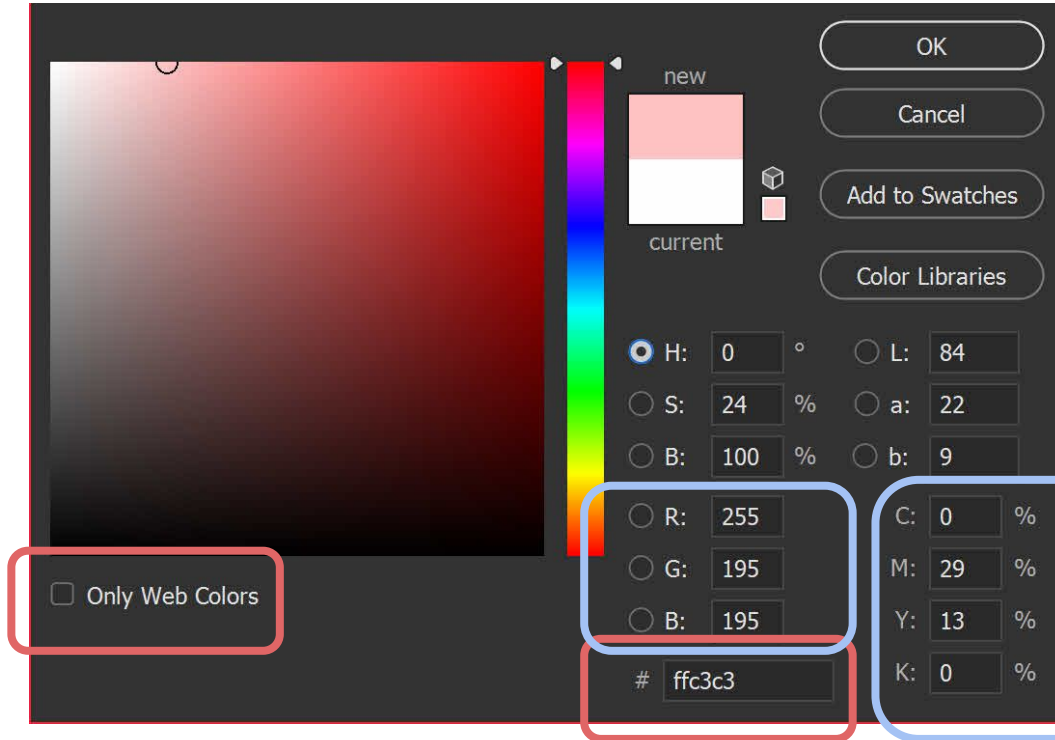

# Vector v.s. Raster

VECTOR GRAPHICS

BITMAPPED (RASTER) GRAPHICS

# RGB v.s. CMYK

RGB

Additive Color Model

CMYK

Subtractive Color Model

# WEB COLOR(HEX CODE)

Colors used in displaying web pages on the World Wide Web, and the methods for describing and specifying those colors. Colors may be specified as an RGB triplet or in hexadecimal format (a hex triplet) or according to their common English names in some cases.